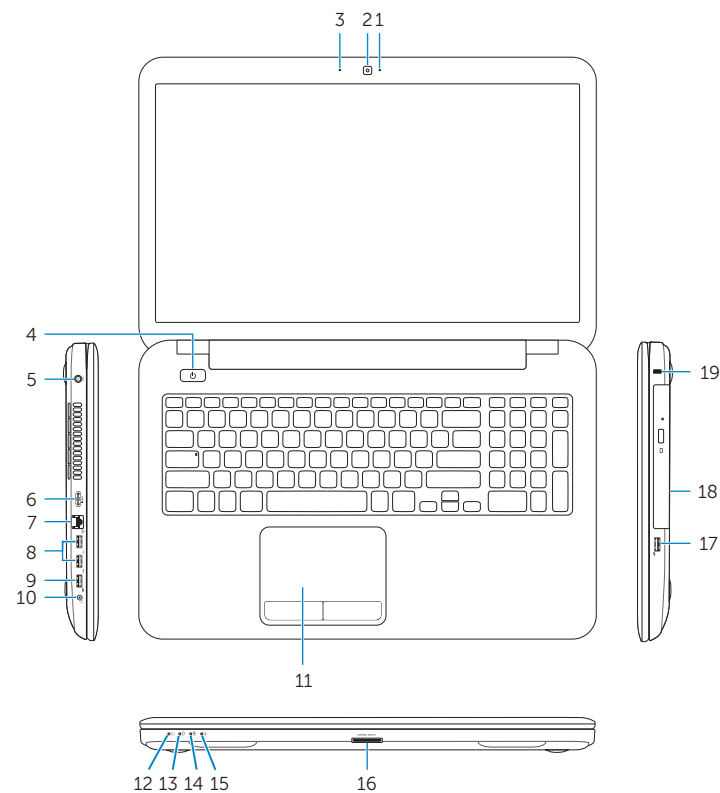

Features

Caractéristiques | Fitur | Funcije | Özellikler

1. Camera-status light
2. Camera
3. Digital microphone
4. Power button
5. Power-adaptor port
6. HDMI port
7. Network port
8. USB 3.0 ports (2)
9. USB 2.0 port
10. Headset port
11. Touchpad
12. Power-status light